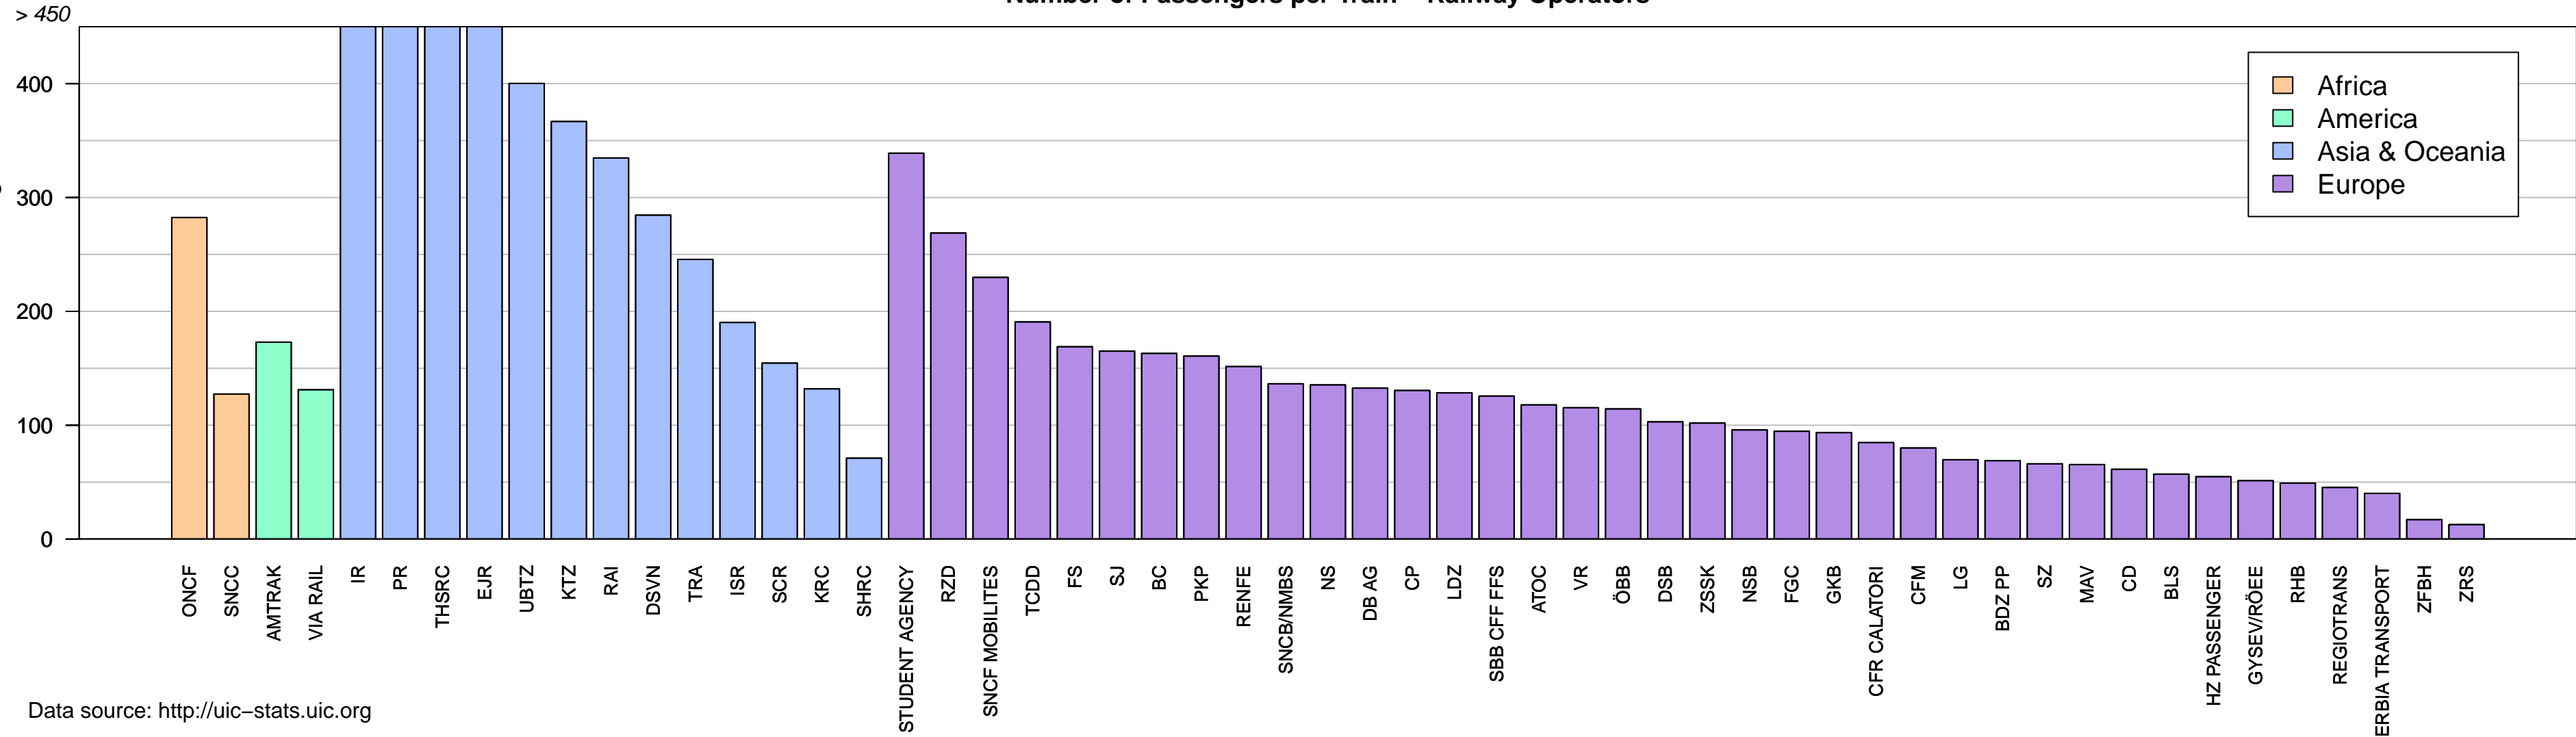

# Number of Passengers per Train – Railway Operators

Data source: <http://uic-stats.uic.org>