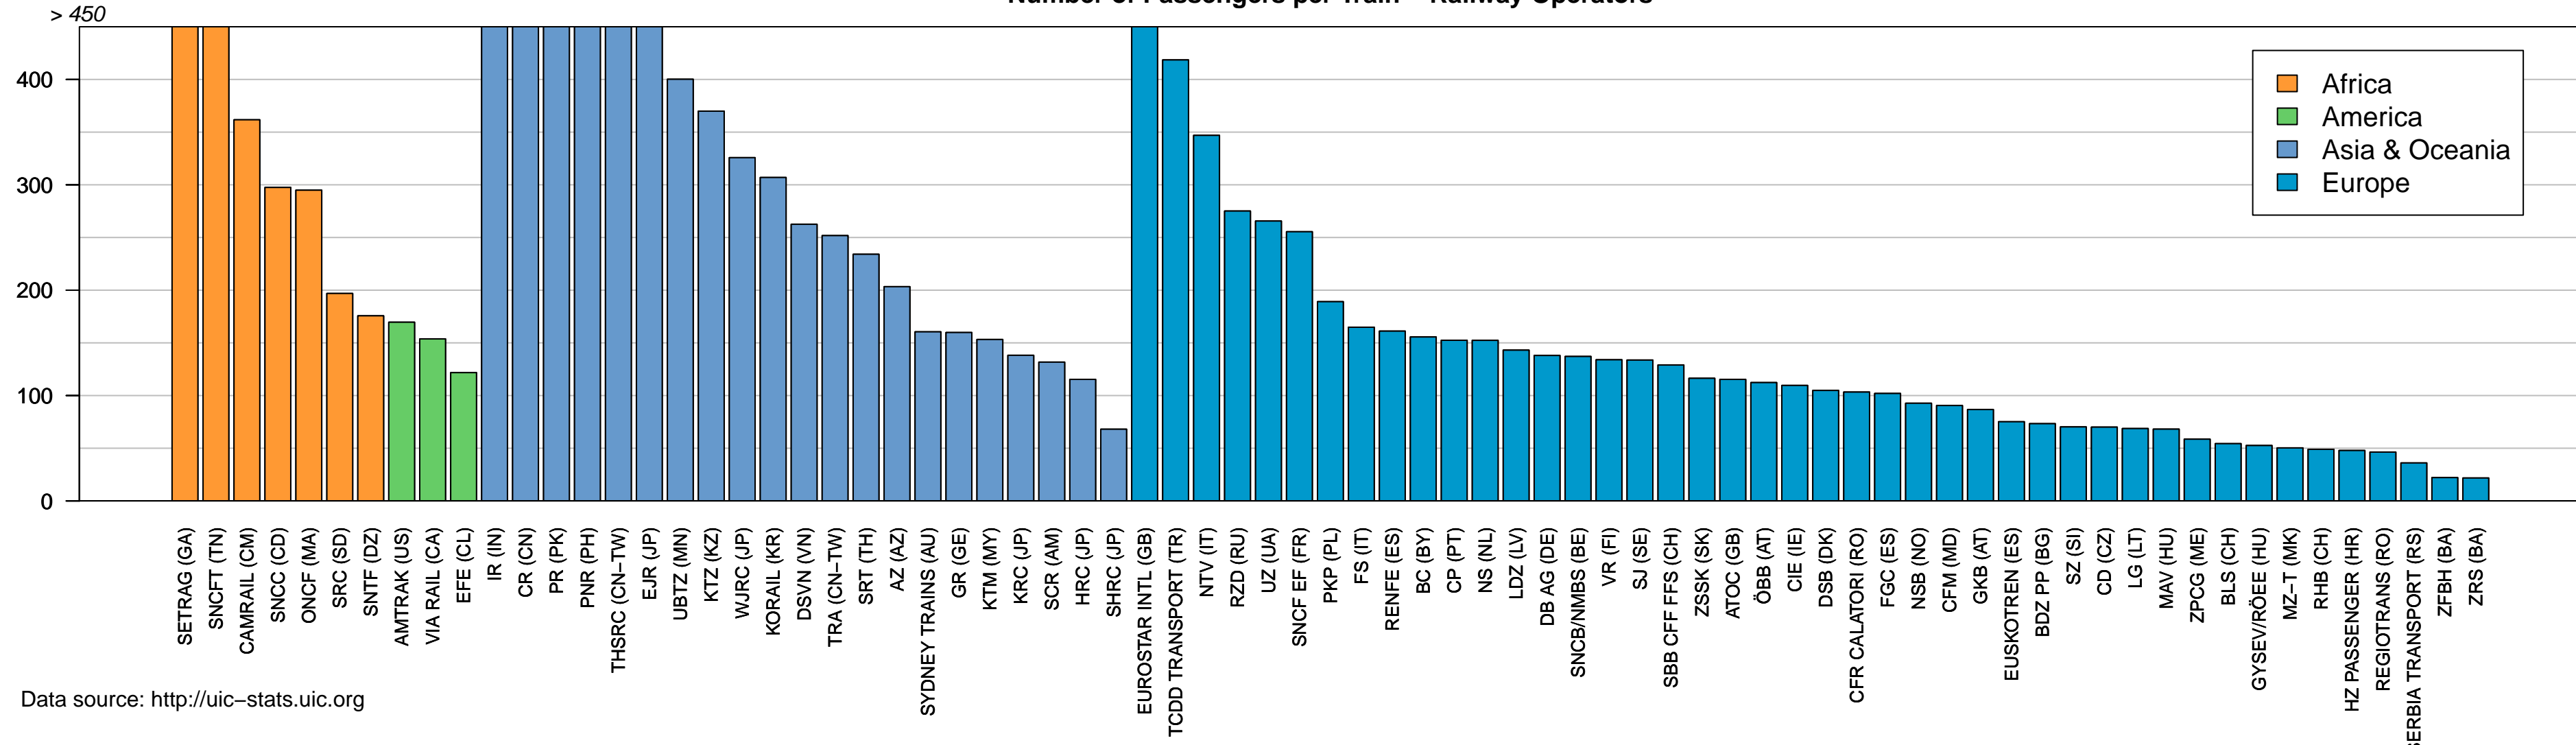

Number of Passengers per Train – Railway Operators

Data source: <http://uic-stats.uic.org>