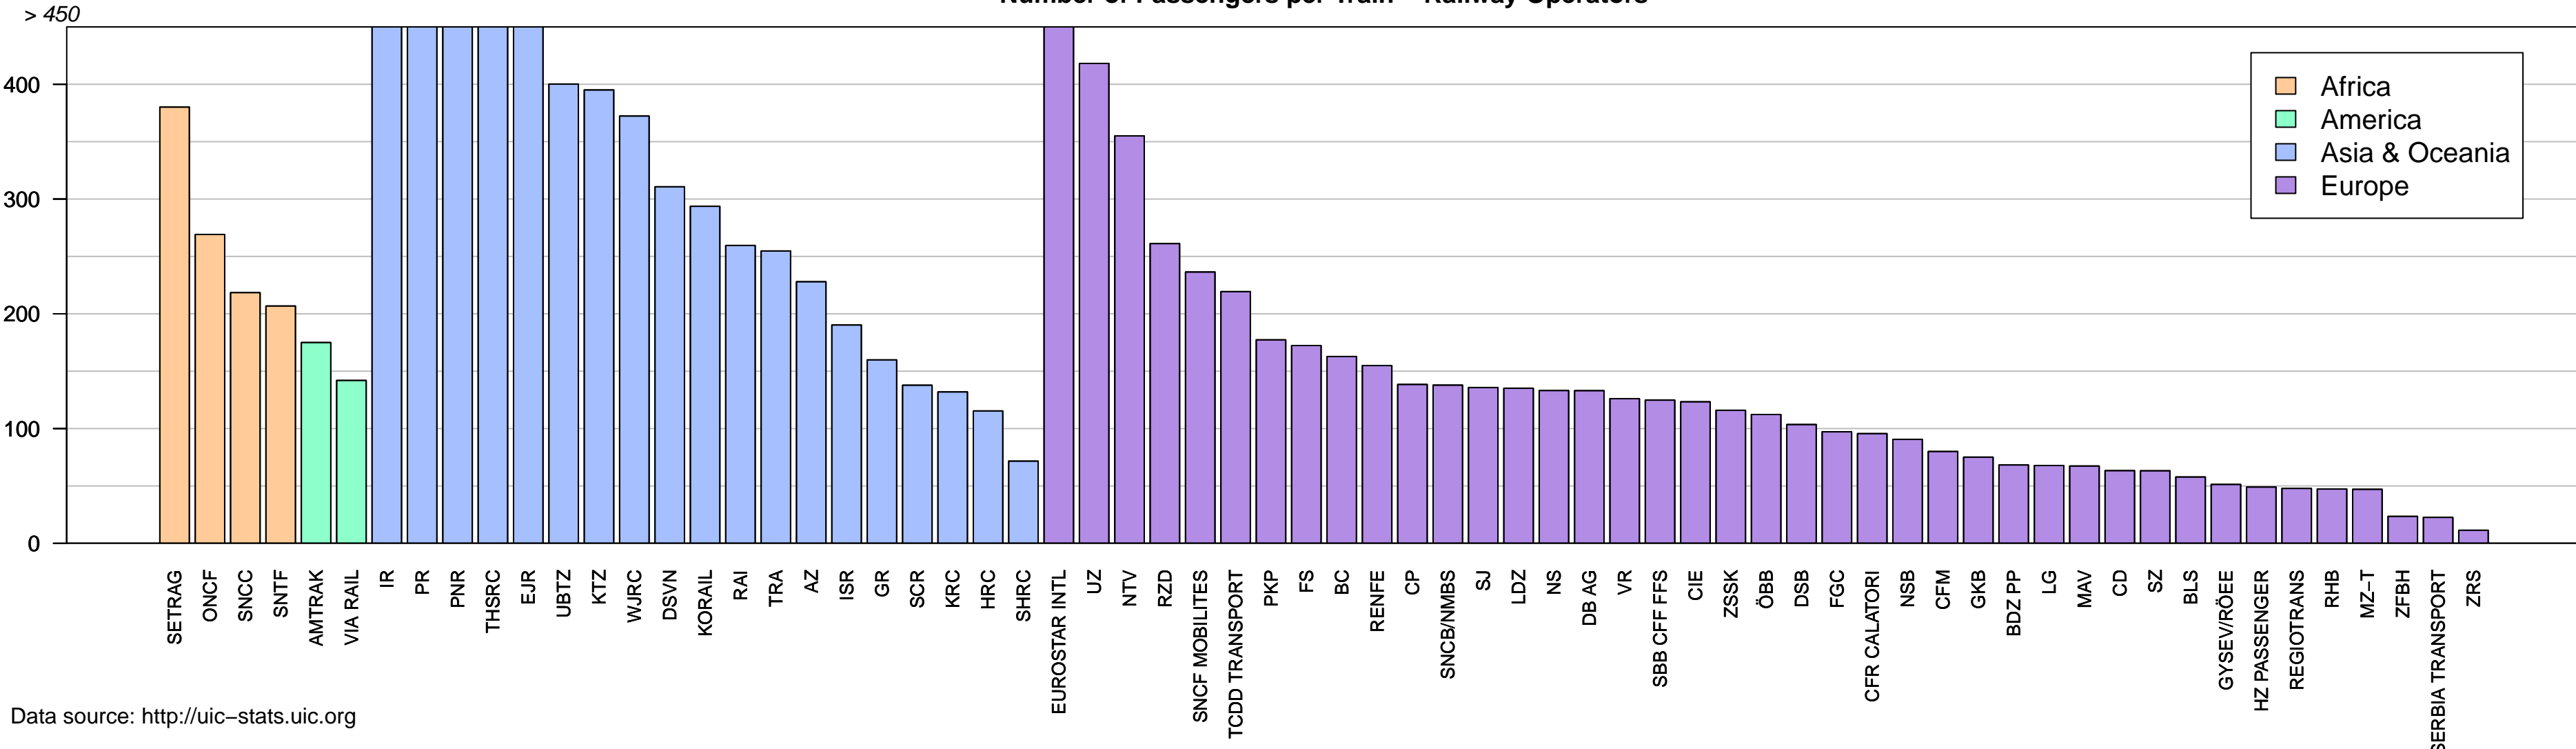

Number of Passengers per Train – Railway Operators

Data source: <http://uic-stats.uic.org>