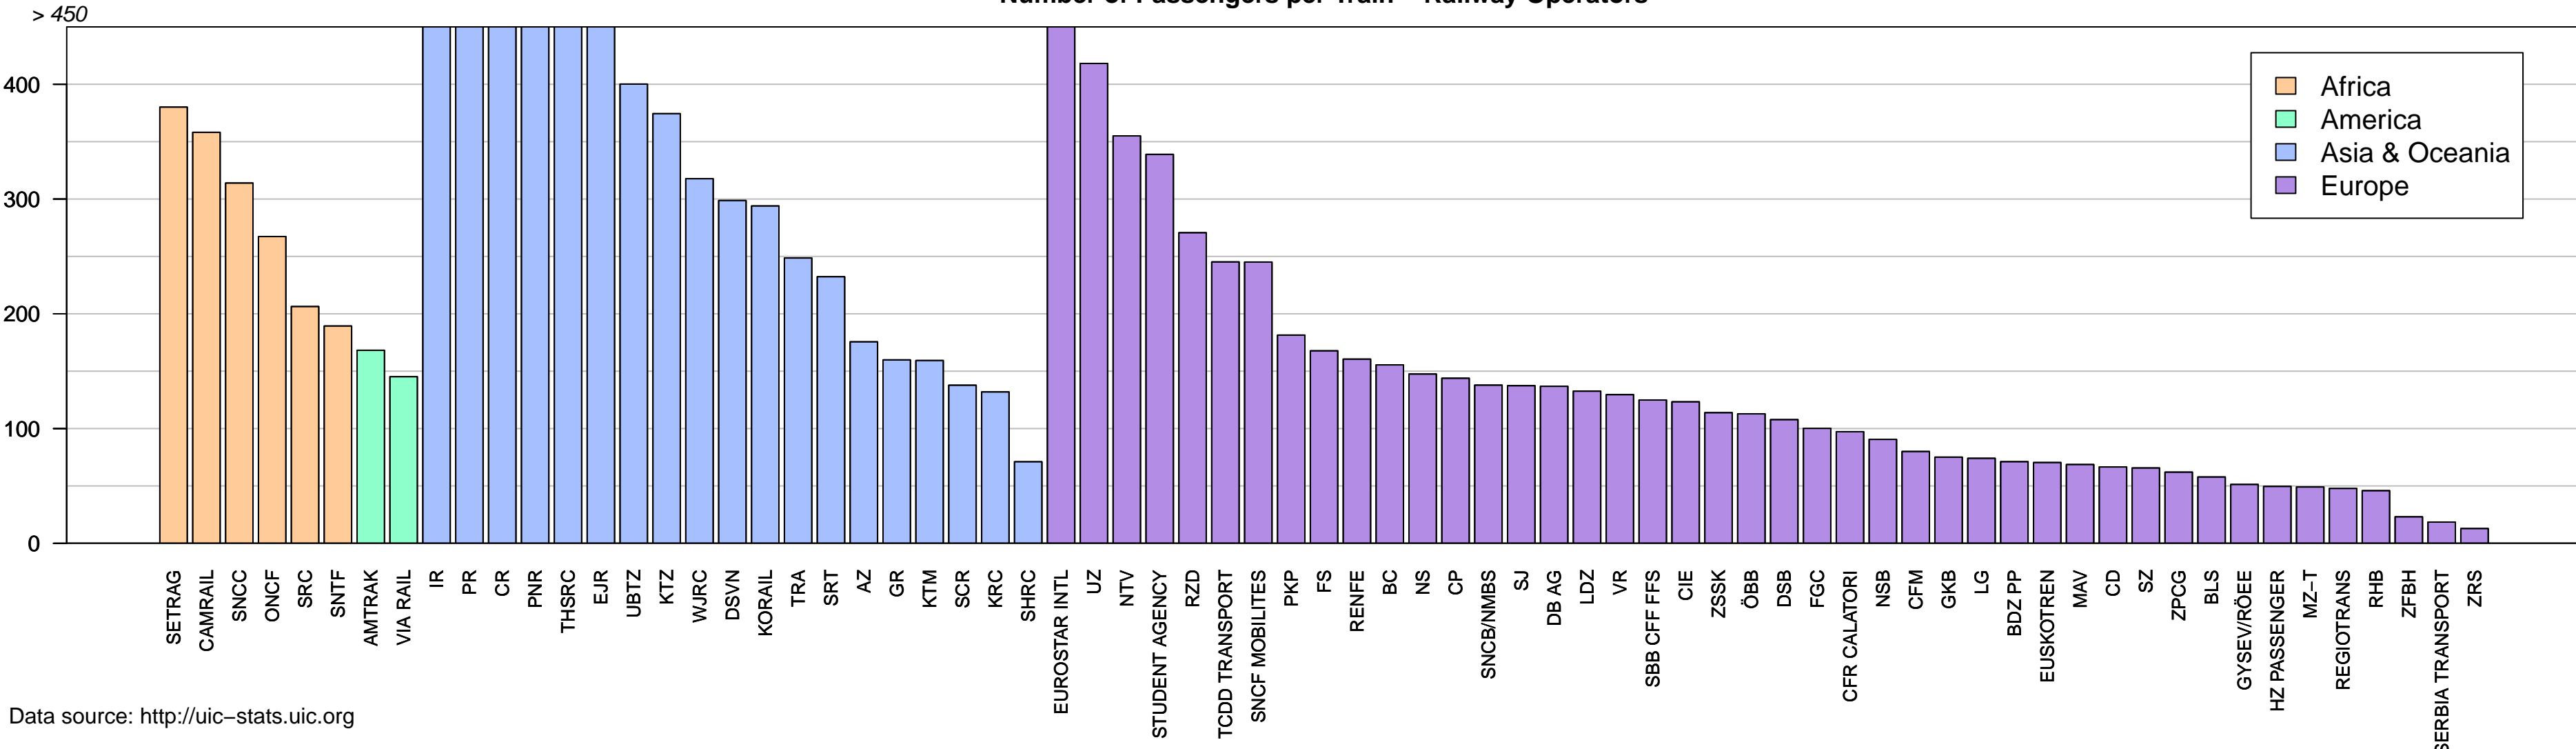

Number of Passengers per Train – Railway Operators

Data source: <http://uic-stats.uic.org>