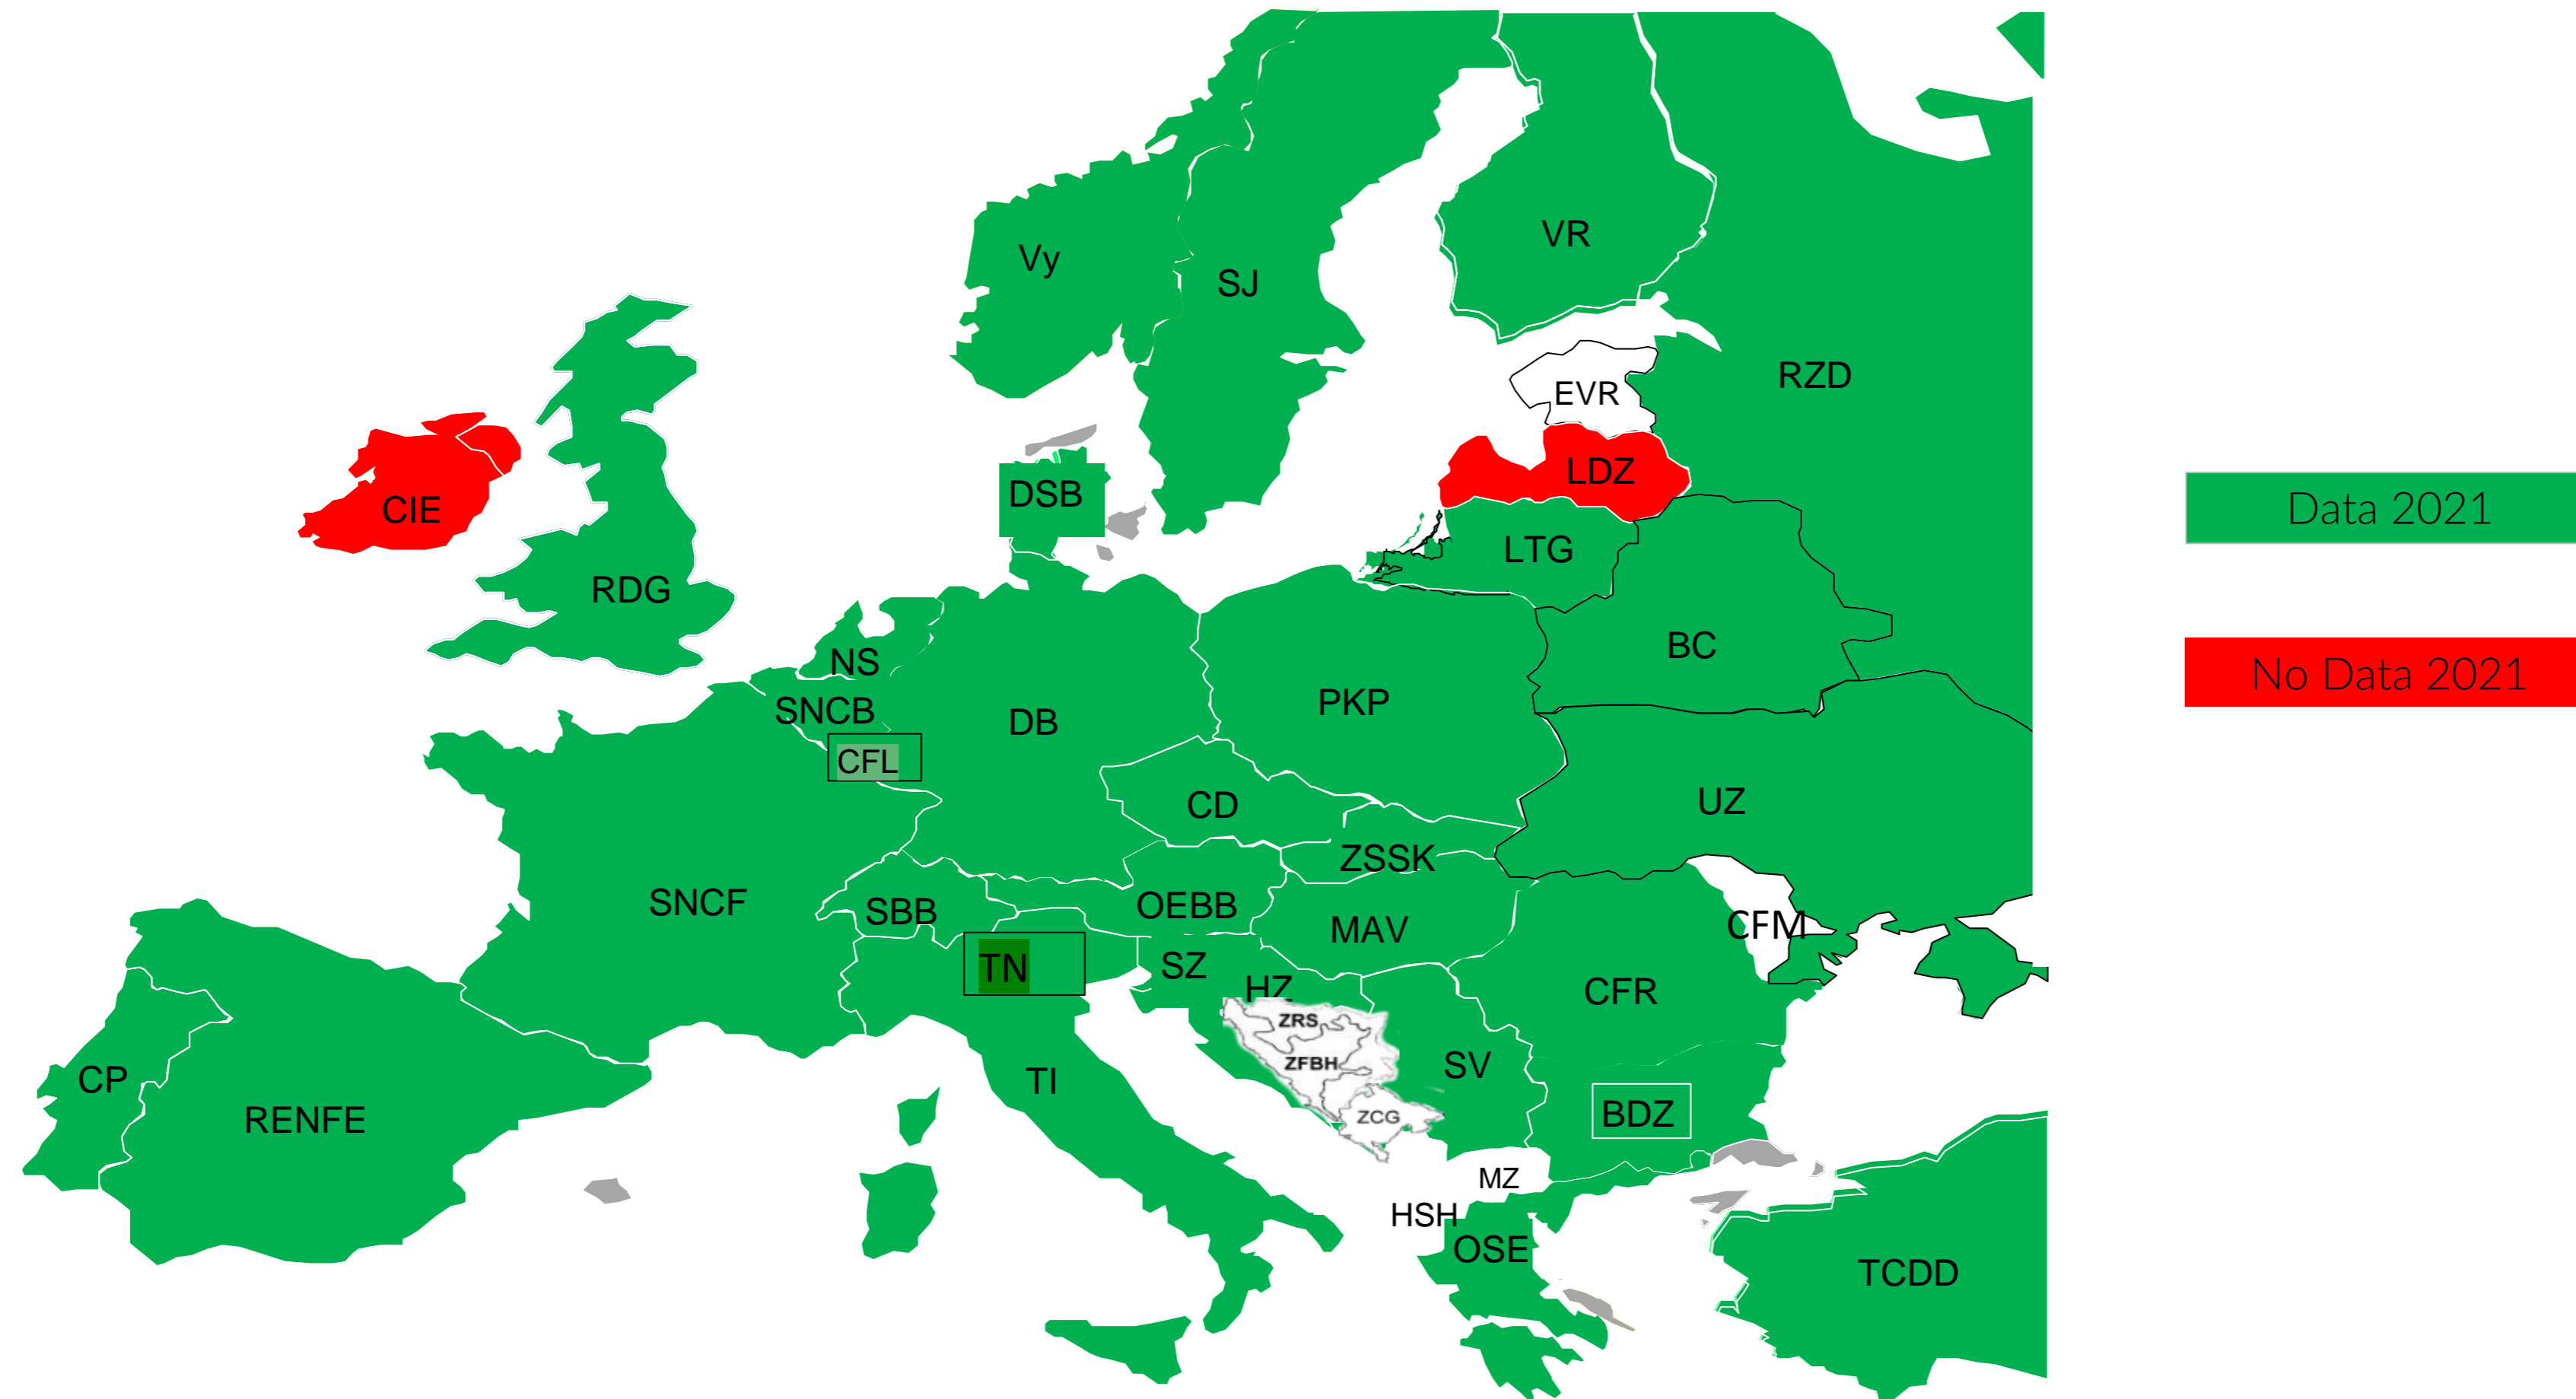

MERITS valid data in database

Status 2021-09-30