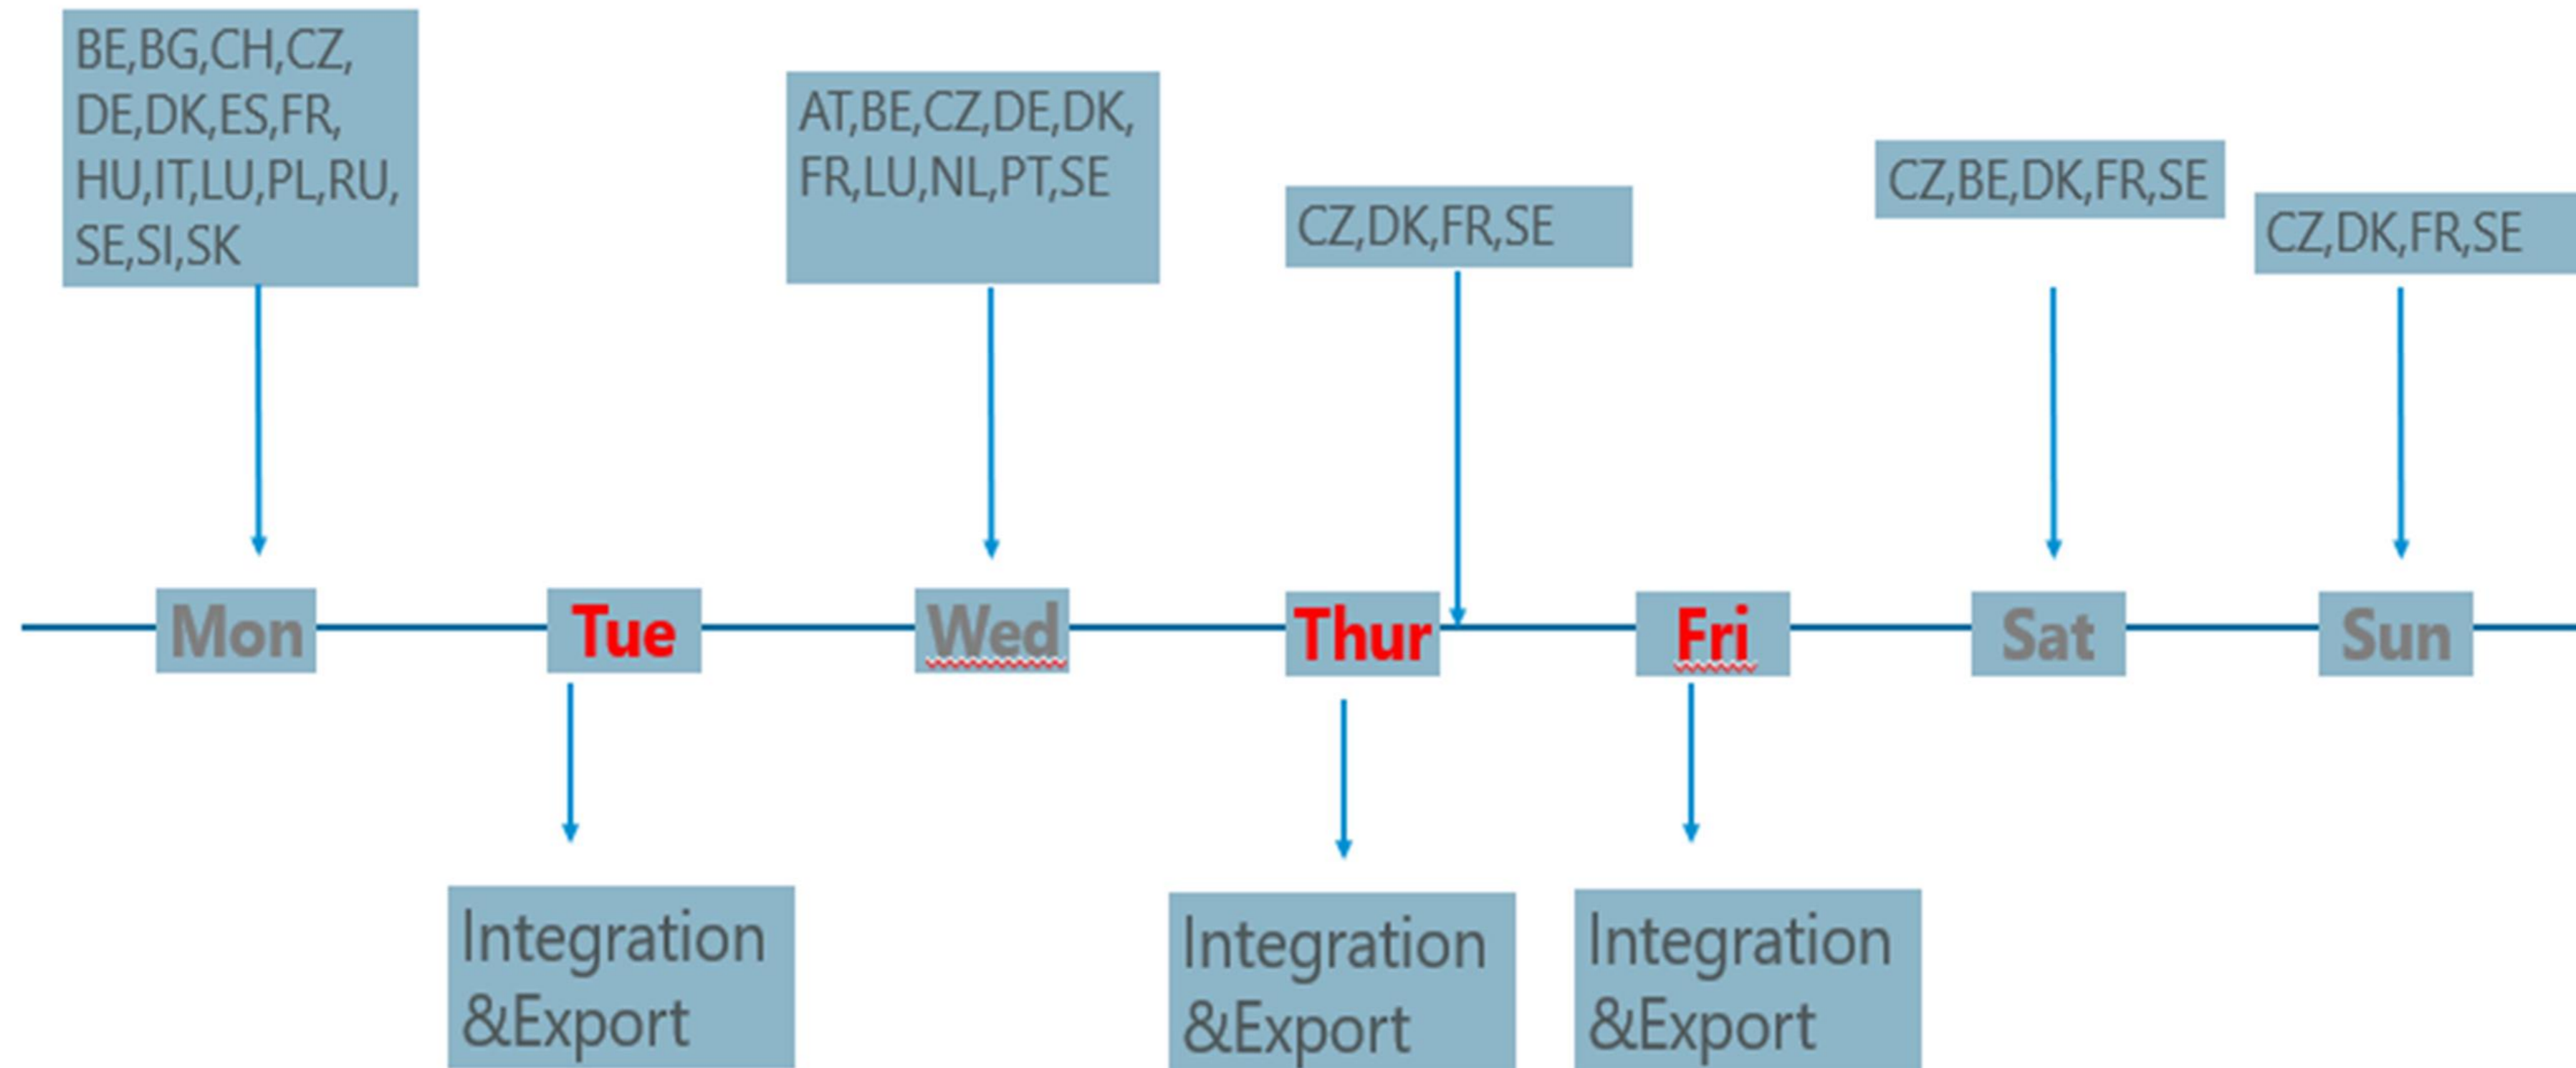

# Overview frequency of updates of all DSU

Status 2021-09-30

Daily

- ATTICA
- CD
- DSB
- SJ
- SNCF

3 times a week

- CFL

2 times a week

- DB
- PKP
- SNCB

1 time a week

- BC
- CP
- MAV
- NS
- OEBS
- OSE
- RDG
- RENFE
- RZD
- SBB
- TI
- TN

3 times a month

- ZSSK

2 times a month

- SZ

1 time a month

- BDZ
- CFR
- VR

# Data Providers days of deliveries and Export days within a week

Integration and Export every Tuesday, Thursday, Friday from 07 o'clock. Duration approx. 3 hours

INTERNATIONAL UNION  
OF RAILWAYS

**Stay in touch with UIC!**