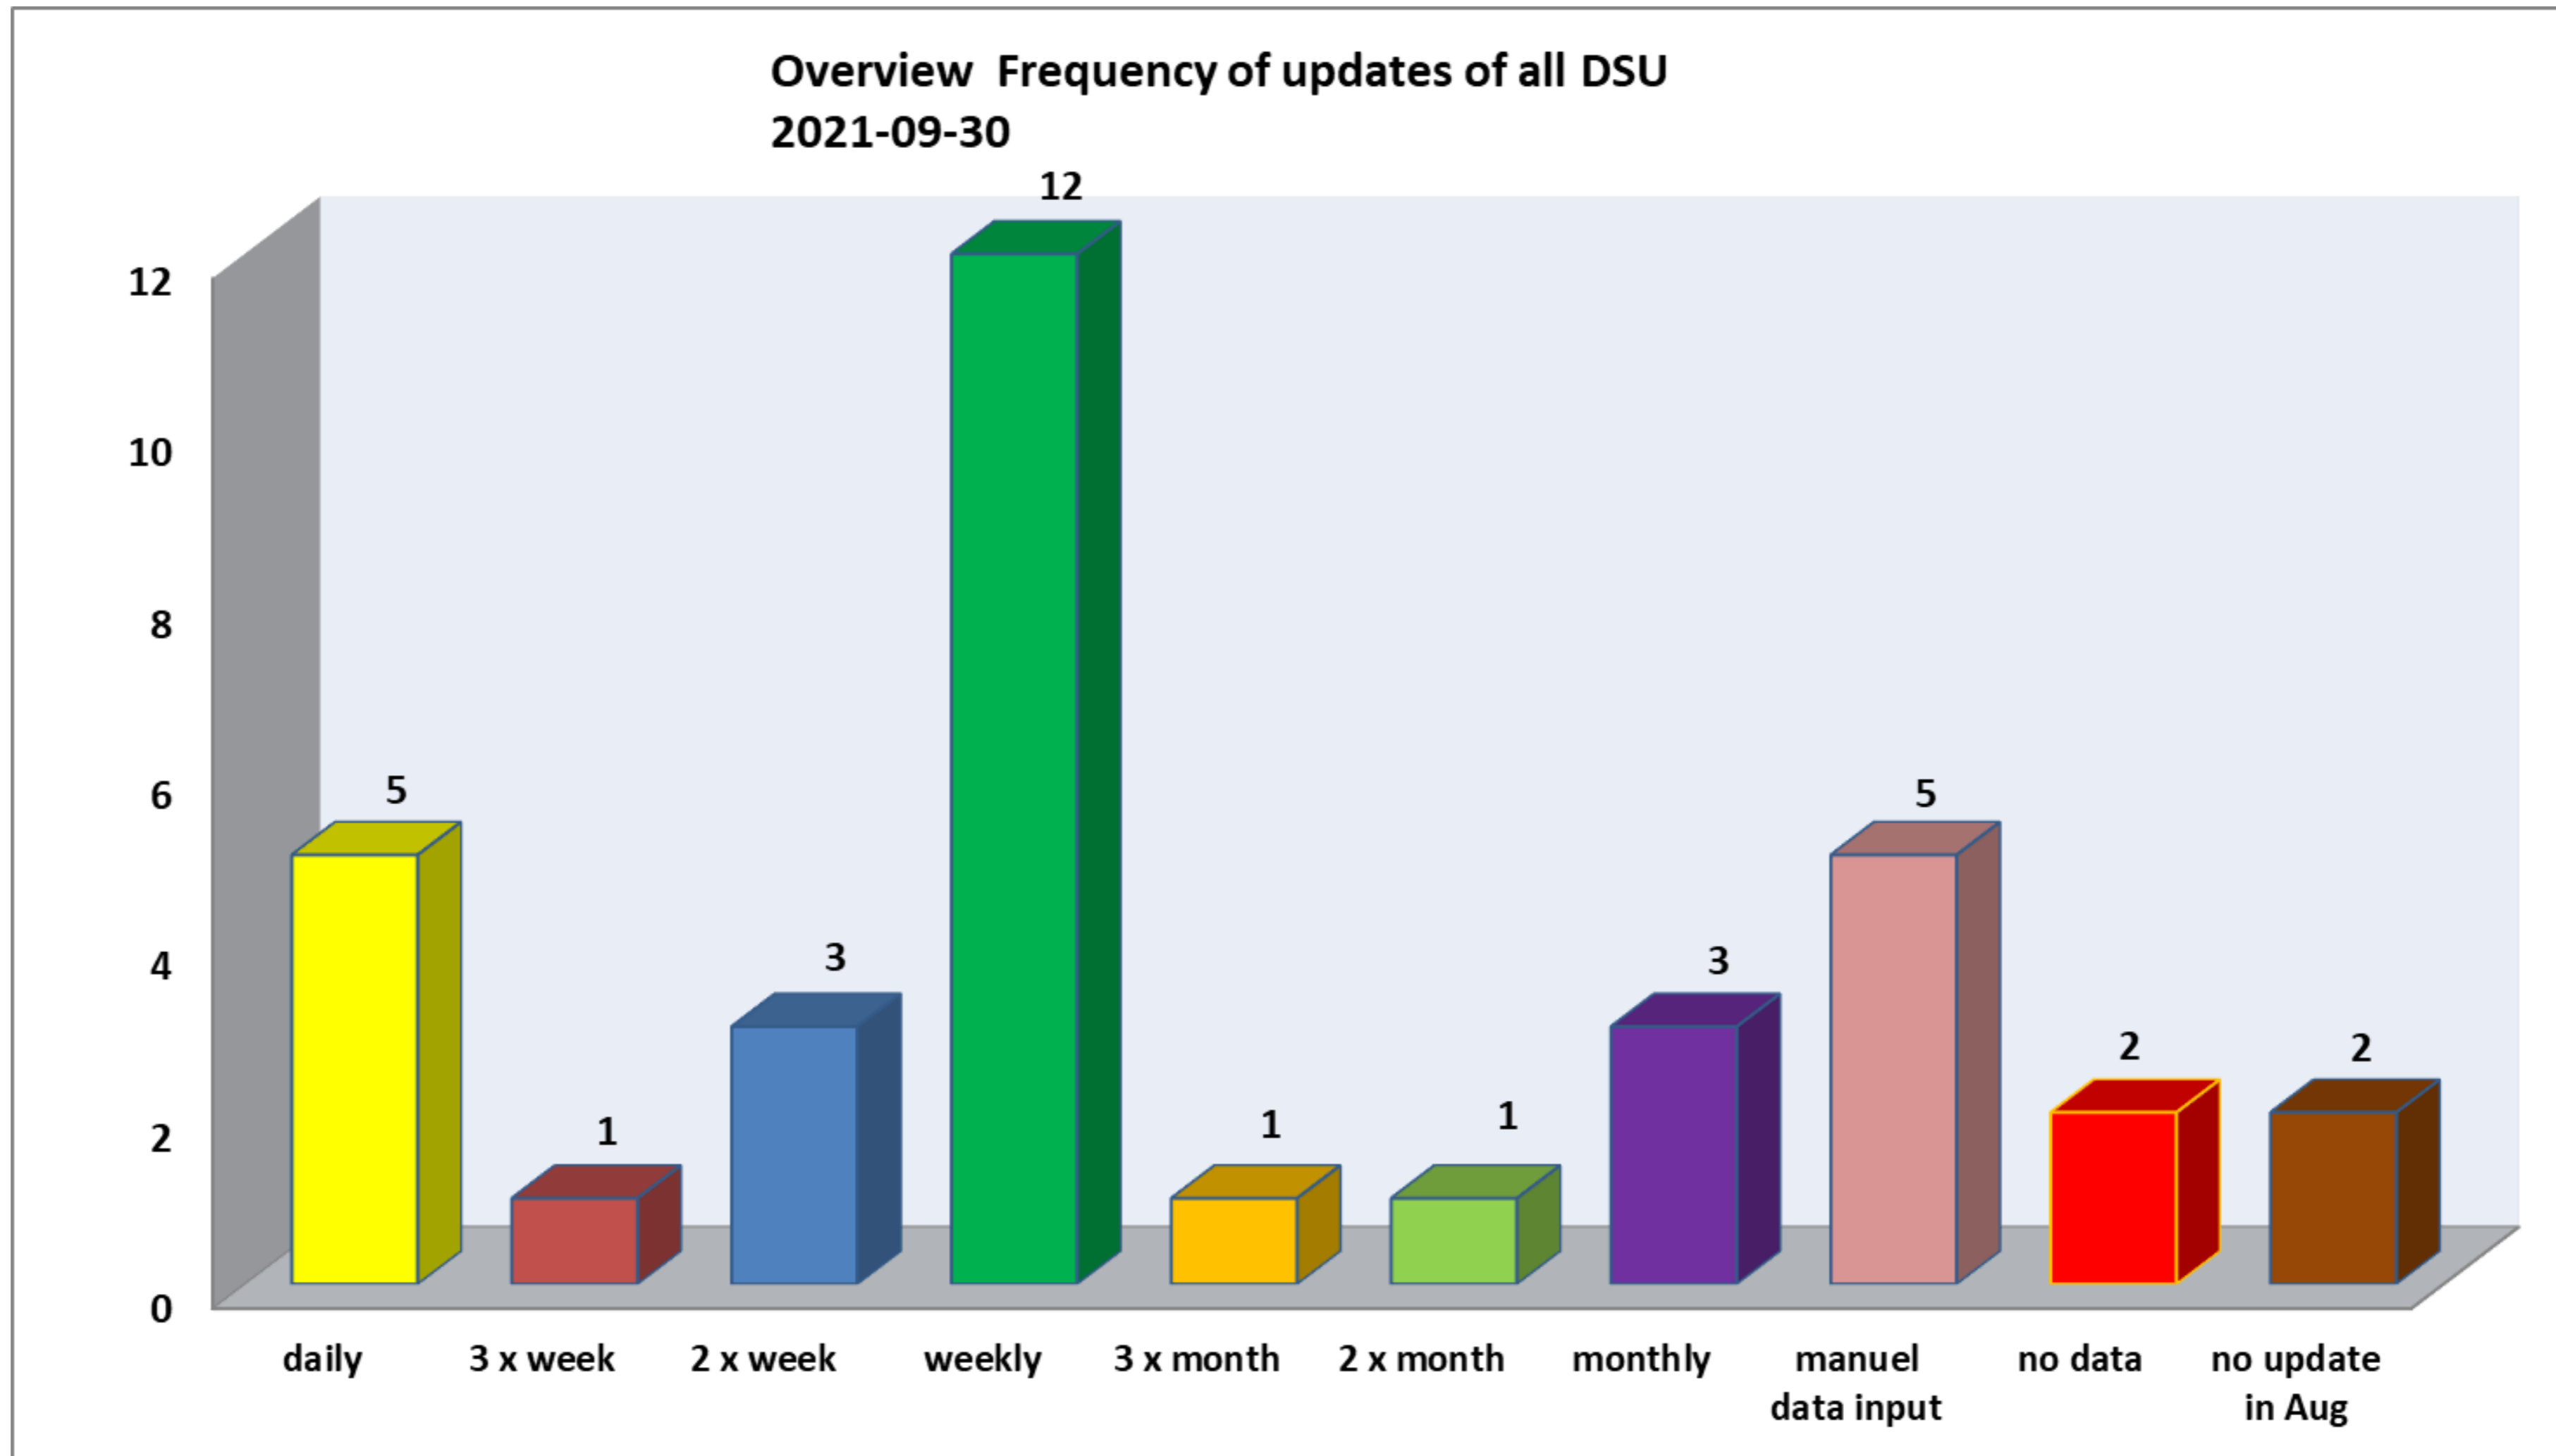

# Overview RU update timetable 2021 status 2021-09-30

Angelina Rotolo-Piazza MERITS Data manager

# Overview frequency of updates of all DSU

Status 2021-09-30

# Data Providers days of deliveries and Export days within a week

Integration and Export every Tuesday, Thursday, Friday from 07 o'clock. Duration approx. 3 hours

INTERNATIONAL UNION  
OF RAILWAYS

**Stay in touch with UIC!**