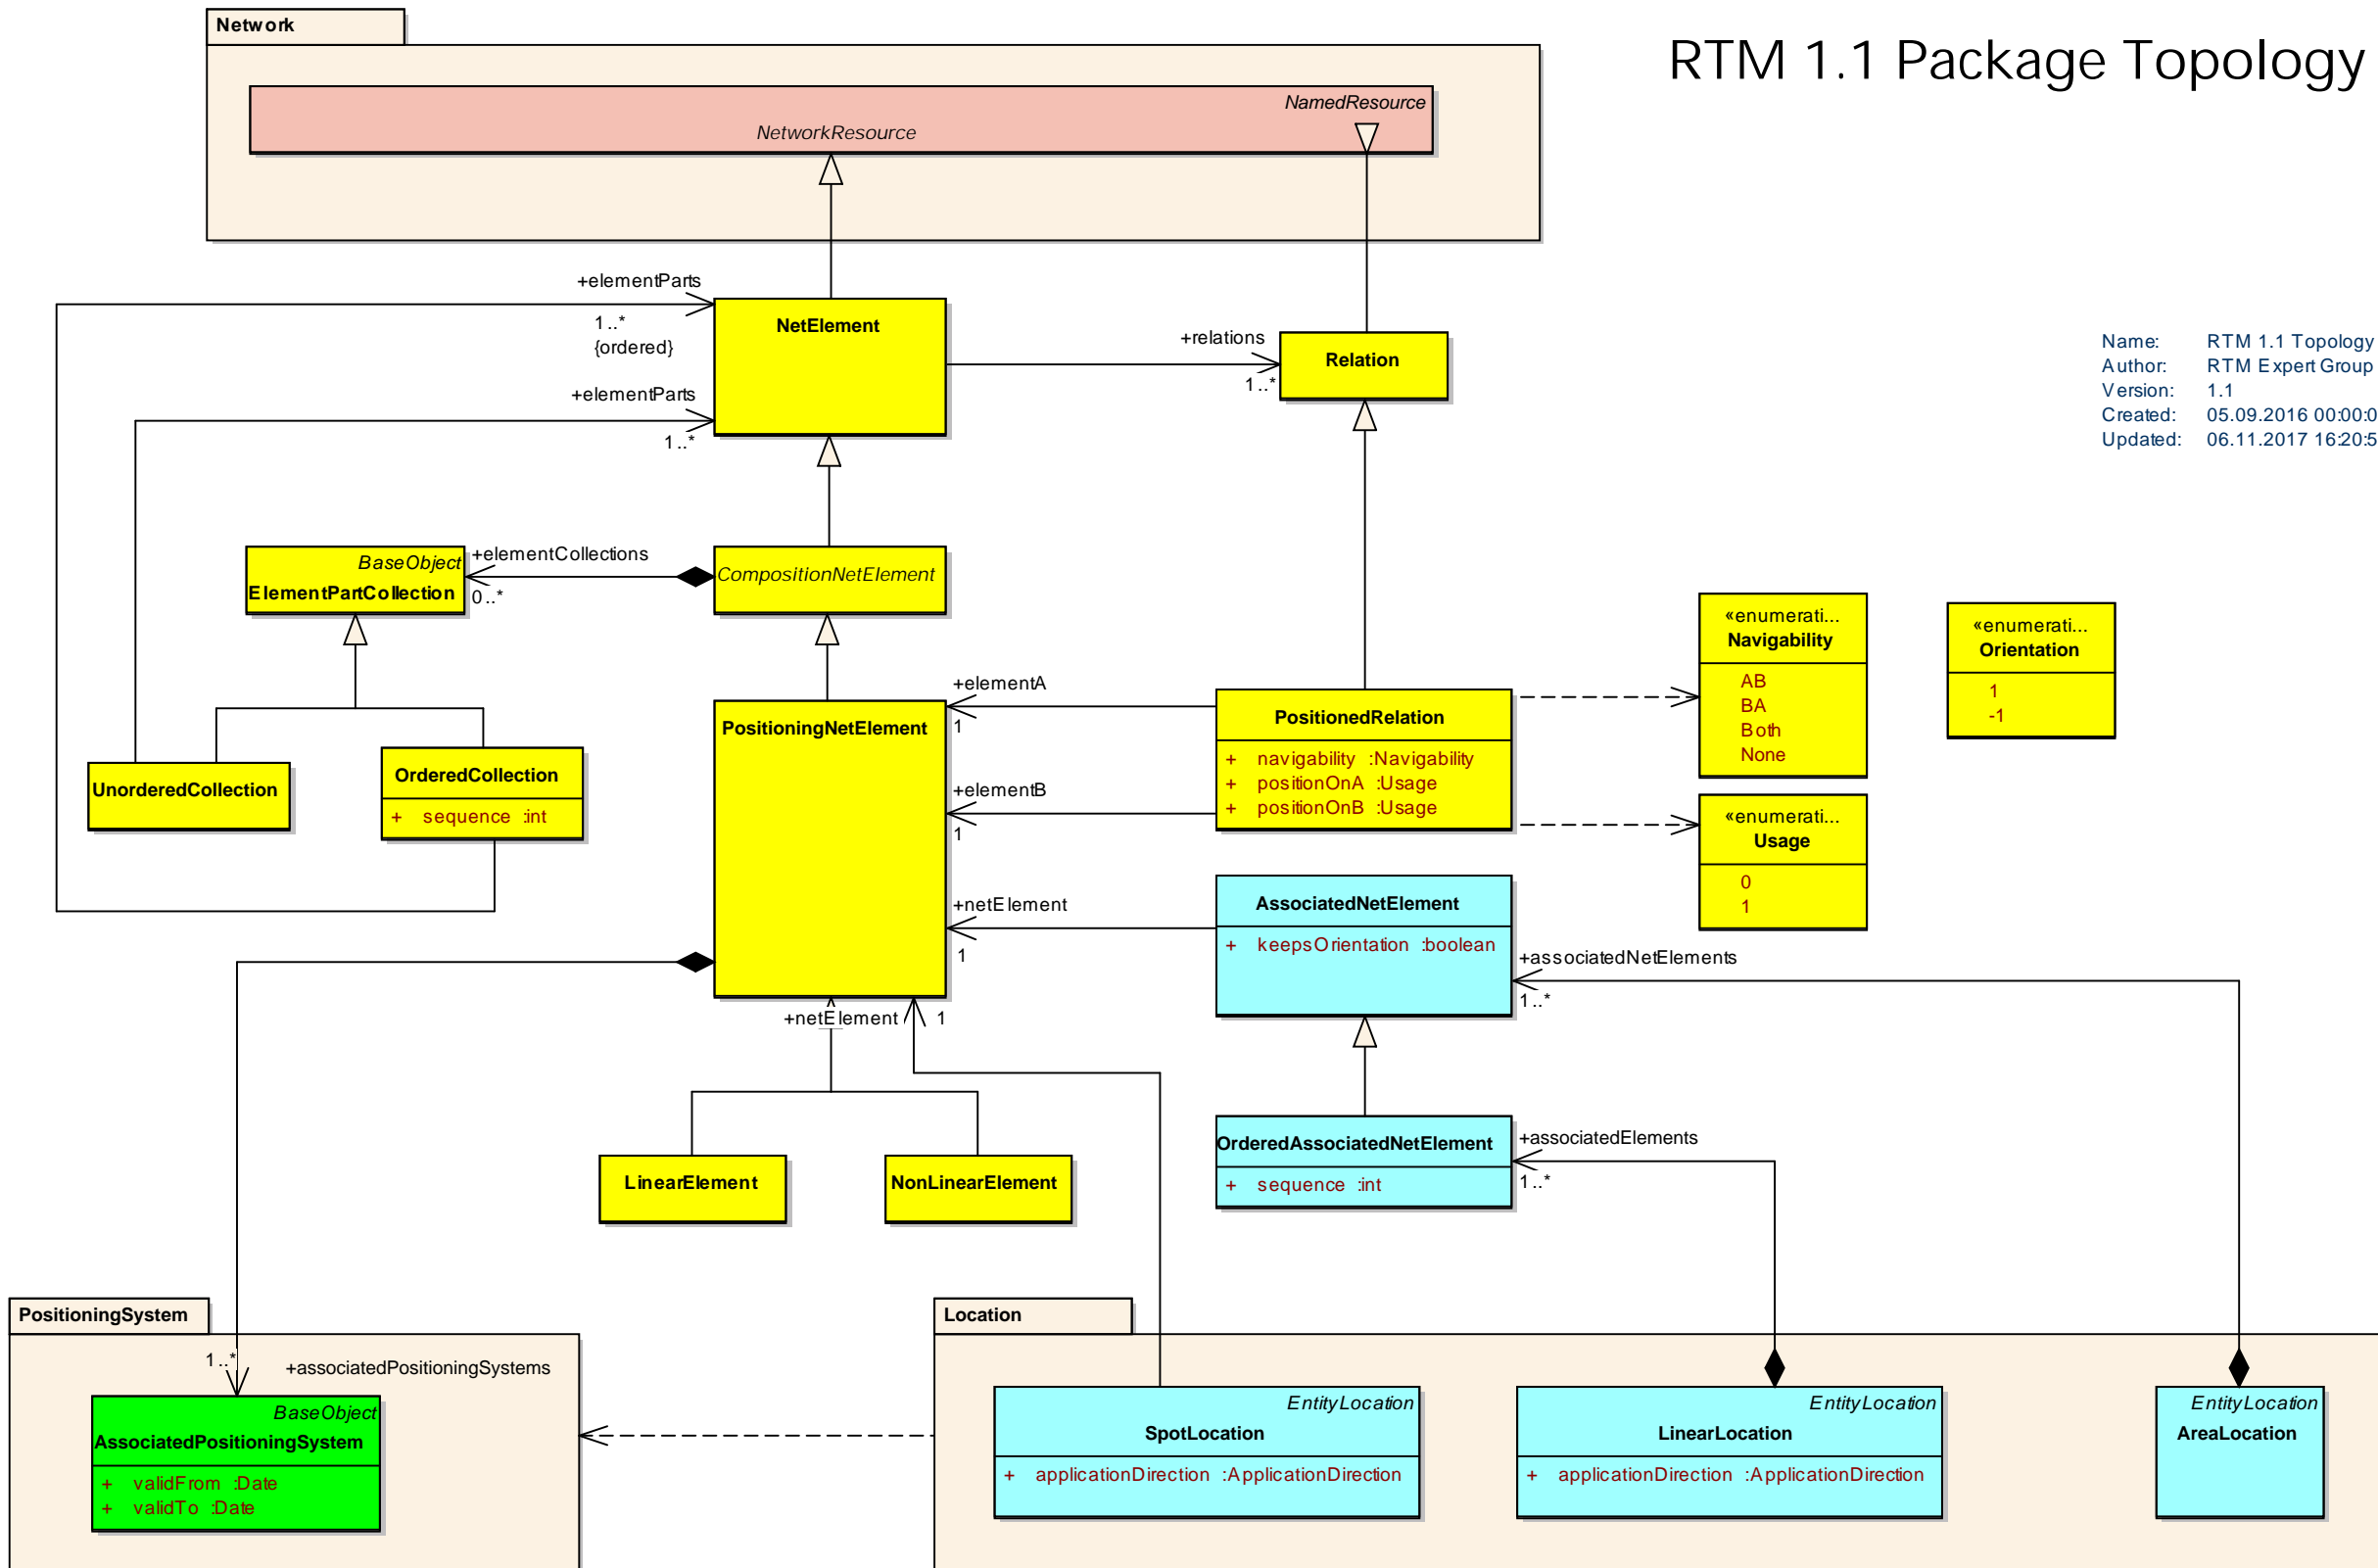

RTM 1.1 Package Topology

Name: RTM 1.1 Topology
 Author: RTM Expert Group
 Version: 1.1
 Created: 05.09.2016 00:00:00
 Updated: 06.11.2017 16:20:50