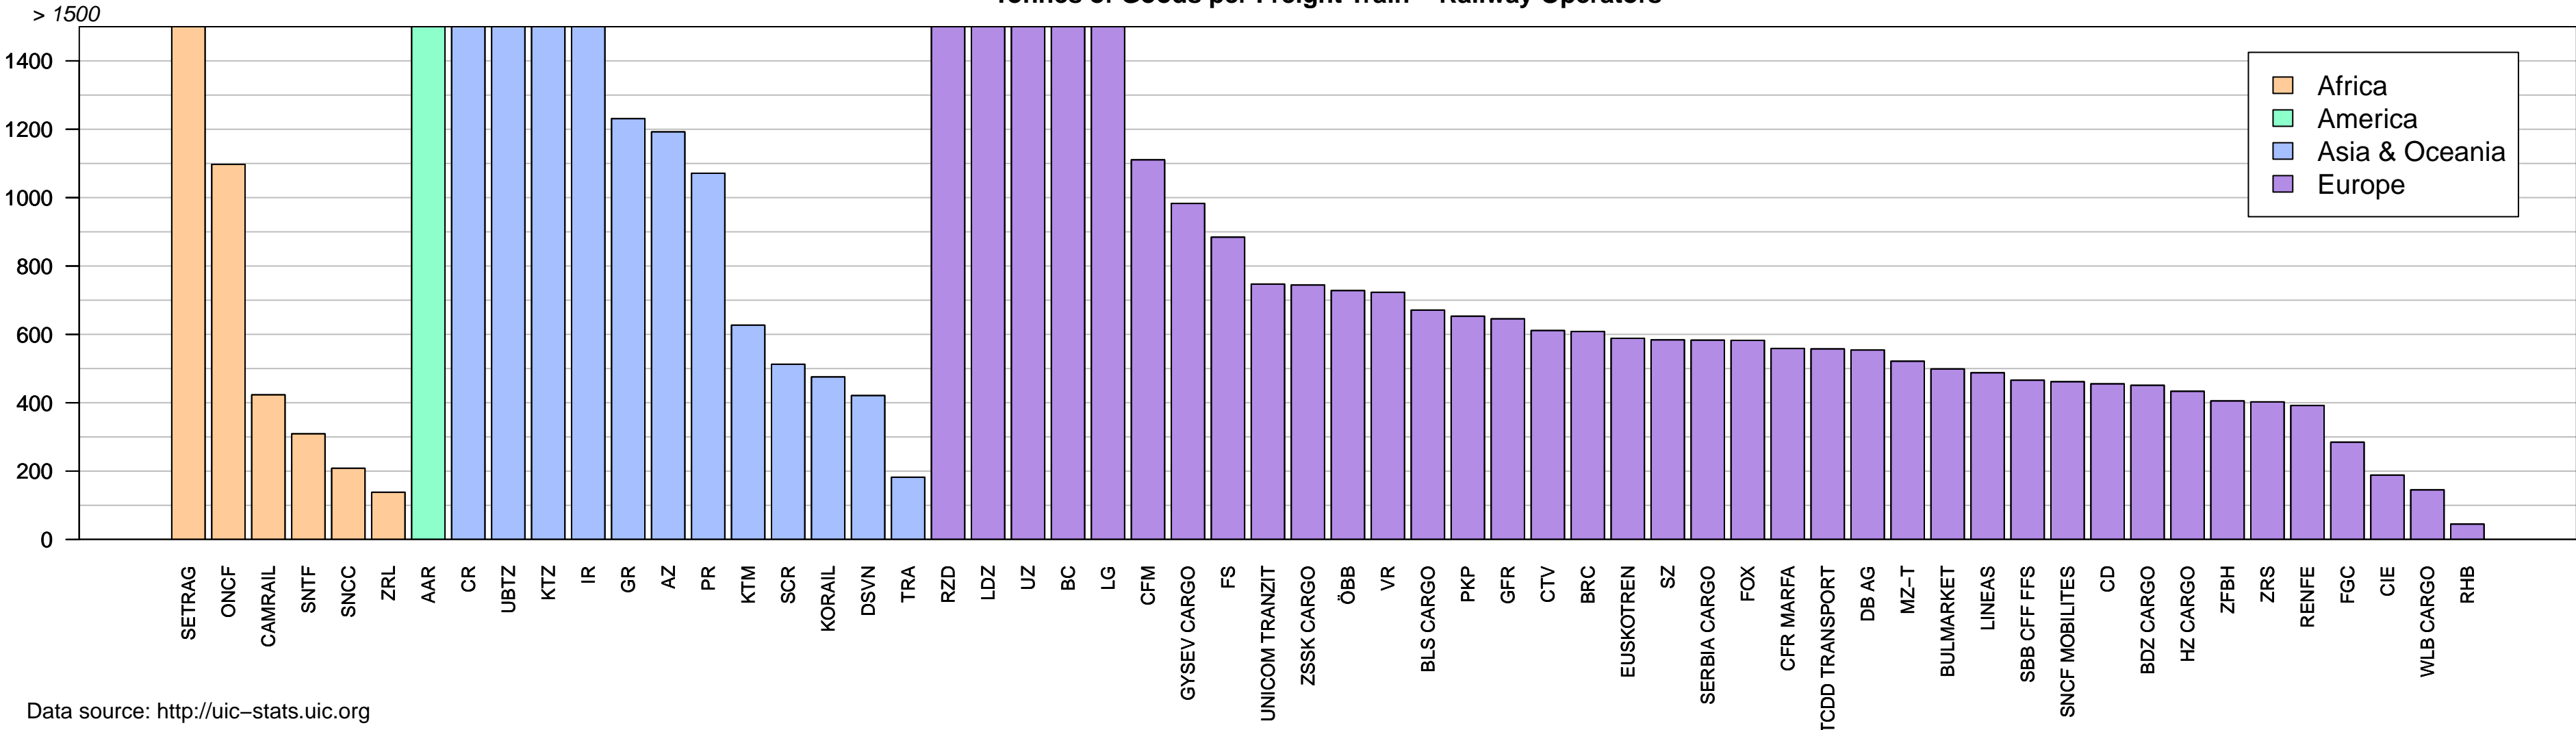

Tonnes of Goods per Freight Train – Railway Operators

Data source: <http://uic-stats.uic.org>