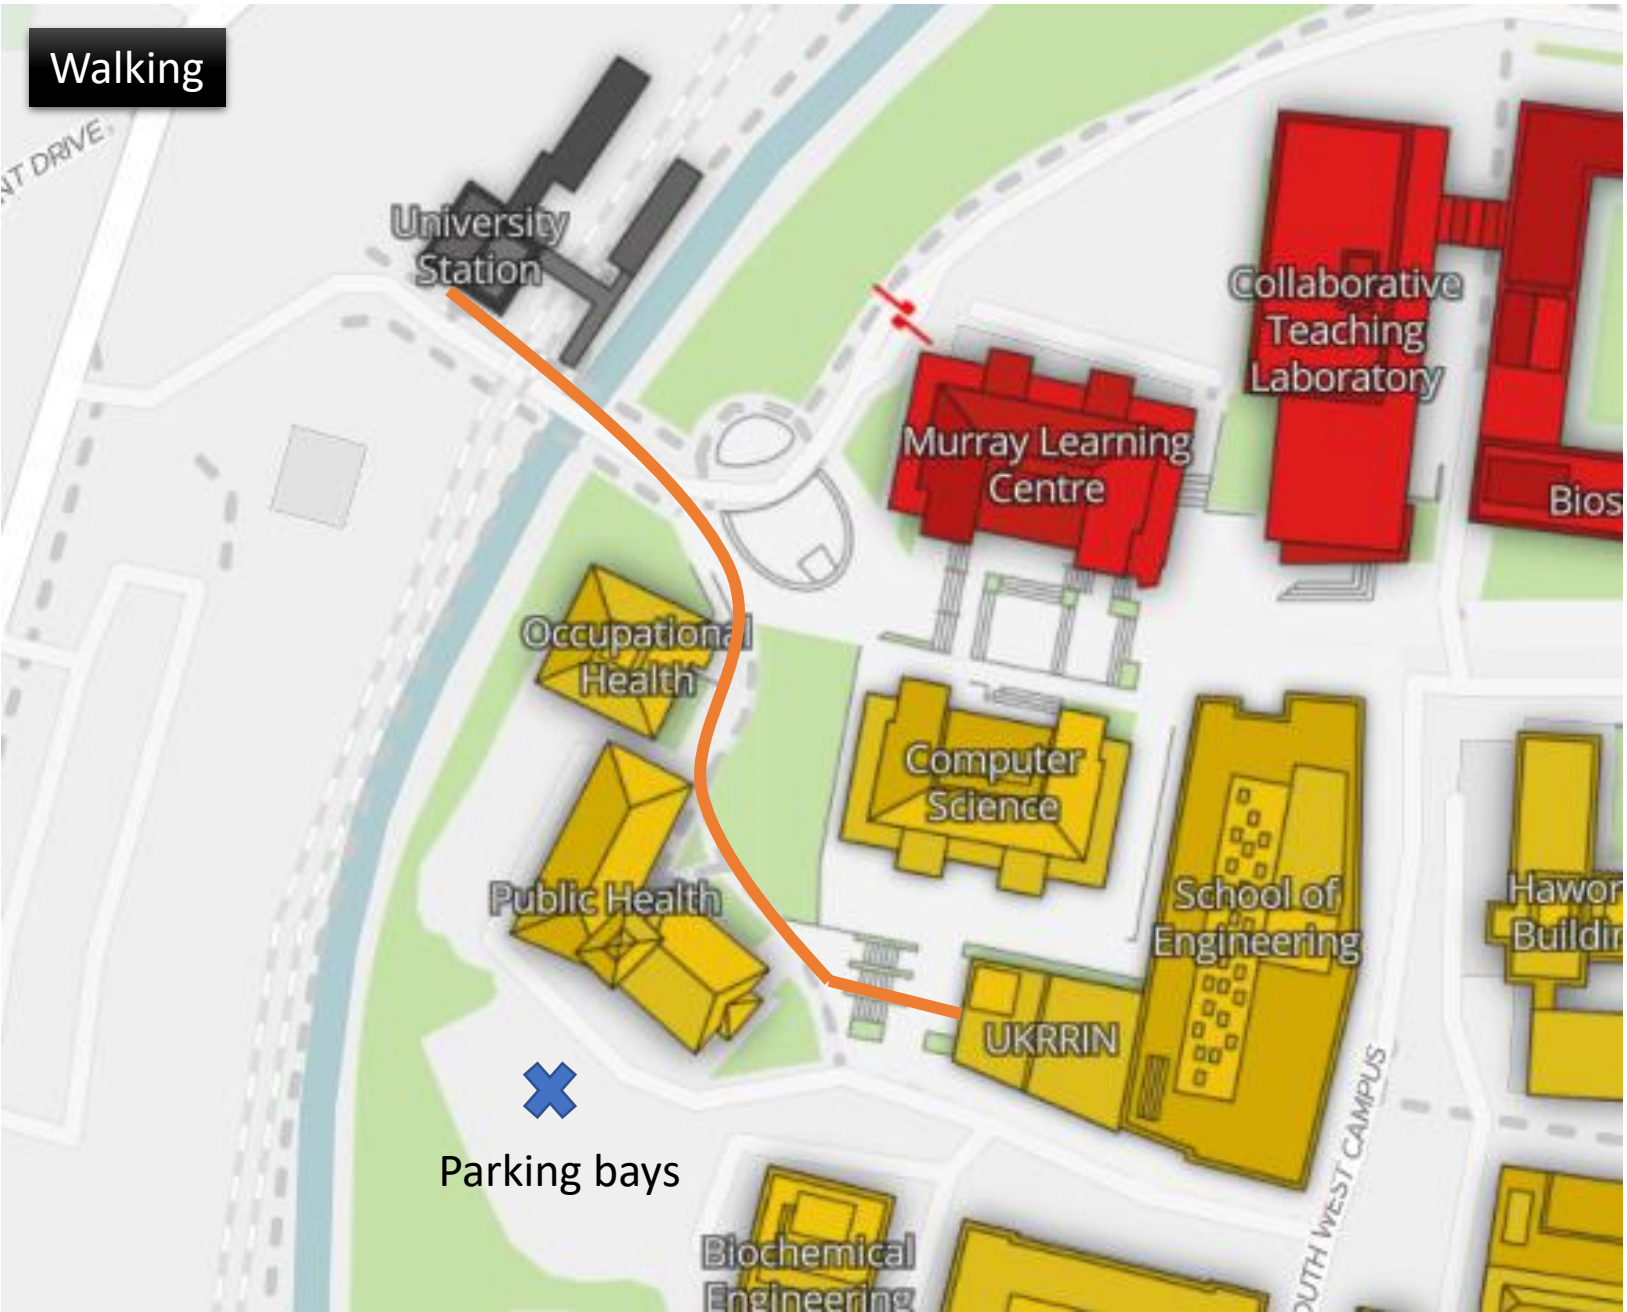

Walking

University Station

Murray Learning Centre

Collaborative Teaching Laboratory

Occupational Health

Computer Science

Public Health

School of Engineering

UKRRIN

Biochemical Engineering

Haworth Building

Parking bays

ANT DRIVE

SOUTH WEST CAMPUS